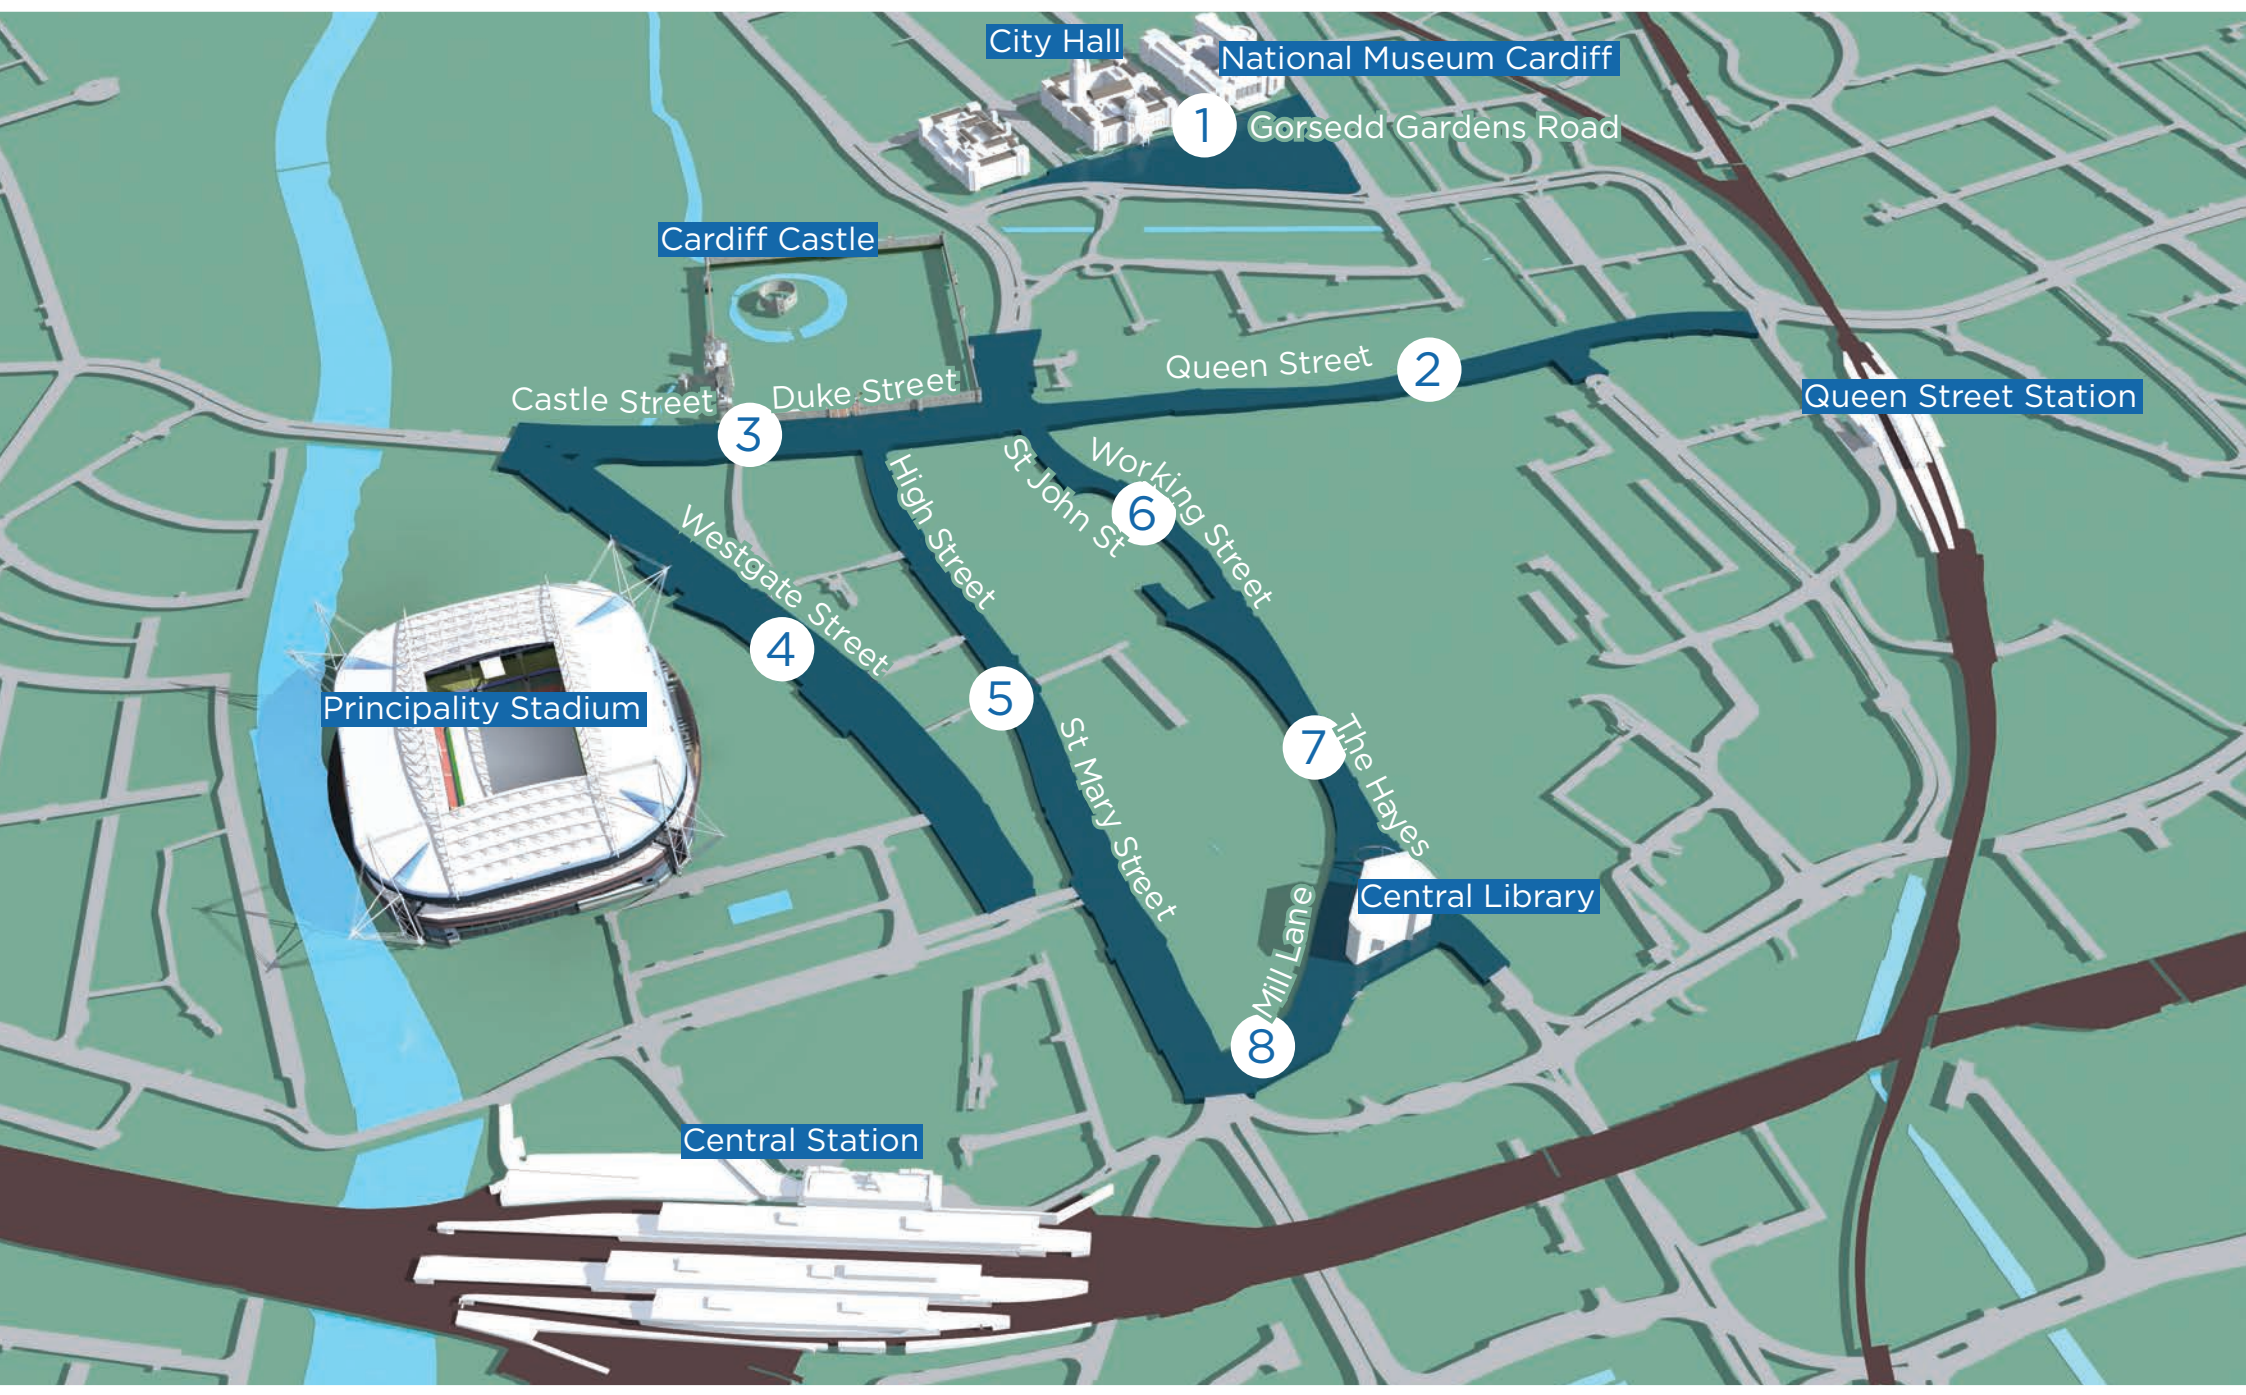

CARDIFF STREET WI-FI - CITY CENTRE

1 Gorsedd Gardens Road

2 Queen Street

3 Duke Street & Castle Street

4 Westgate Street

5 High Street & St Mary Street

6 St John Street & Working Street

7 The Hayes

8 Mill Lane